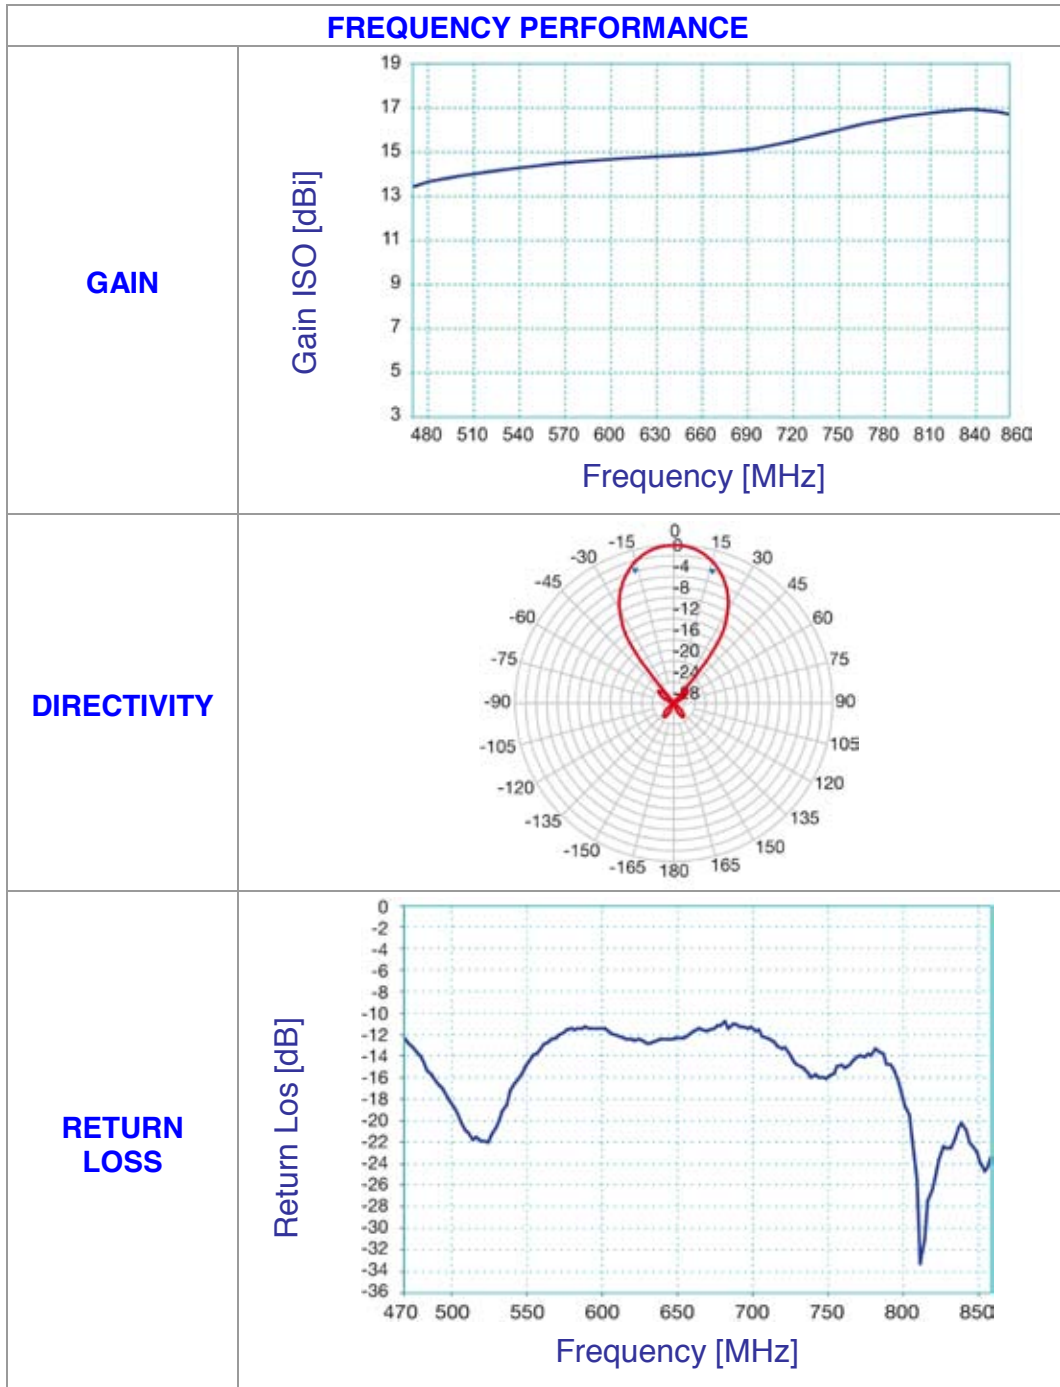

Fracarro code	Item	Packaging	Quantity	Dimensions	Unit weight	Total weight
			pieces	mm	kg	kg
213201	SIGMA 6HD	box	1	975 x 445 x 130	2,3	2,9

Fracarro Radiondustria S.p.A.
via Cazzaro, 3
31033 Castelfranco Veneto (TV)
Italy
tel. +39 0423 7361
fax +39 0423 736220
www.fracarro.com
info@fracarro.com

Fracarro (UK) Ltd.
Unit A,
IbeX House, Keller Close
Kiln Farm, Milton Keynes.
MK11 3LL
UK
Tel. +44(0)1908 571571
Fax +44(0)1908 571570

Fracarro Ibérica
Polígono Tàctico "Ciudad
de los negocios"
C/2A, n° 4 - 46980
Paterna - Valencia
Tel. +34/961340104
Fax. +34/961340661

Fracarro France S.A.S.
7/14 rue du Fosseé Blanc
Bâtiment C1
92632 Gennevilliers Cedex
France
Tel. +33 1 47283400
Fax +33 1 47283421

Fracarro Tecnologia e
Antenas de Televisão Lda
Rua Alexandre Heróulano, nº1-1ºB
Edifício Central Park
2795-242 Linda-a-Velha
Portugal
Tel.: +351214156800
Fax: +351214156809